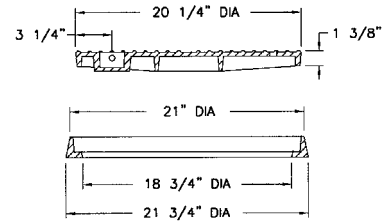

3030 FRAME & COVER

Heavy duty
 Machined bearing surfaces
 Reversible frame

Options
 Special lettered covers

3033 INLET FRAME & COVER

Light duty (Non-traffic)

3034 INLET FRAME & COVER

Light duty (Non-traffic)