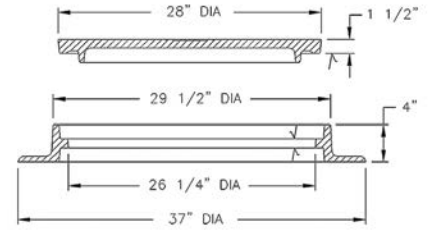

3030 FRAME & COVER

Heavy duty
 Machined bearing surfaces
 Reversible frame

Options
 Special lettered covers

3033 INLET FRAME & COVER

Light duty (Non-traffic)

3034 INLET FRAME & COVER

Light duty (Non-traffic)

Options
 Special lettered covers
 "DUMP NO WASTE!" lettering
 and fish image
 Locking and non-locking cover

Non-locking cover

KEY SLOT FOR
 LOCKING DEVICE

3034 with locking cover

KEY SLOT FOR
 LOCKING DEVICE