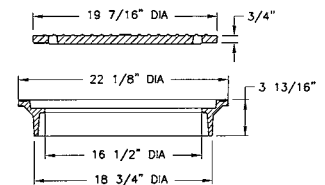

3030 FRAME & COVER

Heavy duty
Machined bearing surfaces
Reversible frame

Options
Special lettered covers

3033 INLET FRAME & COVER

Light duty (Non-traffic)

3034 INLET FRAME & COVER

Light duty (Non-traffic)

Options
Special lettered covers
"DUMP NO WASTE!" lettering
and fish image
Locking and non-locking cover

KEY SLOT FOR
LOCKING DEVICE

KEY SLOT FOR
LOCKING DEVICE

Supplied By:

877-903-7246

www.trenchdrainsupply.com